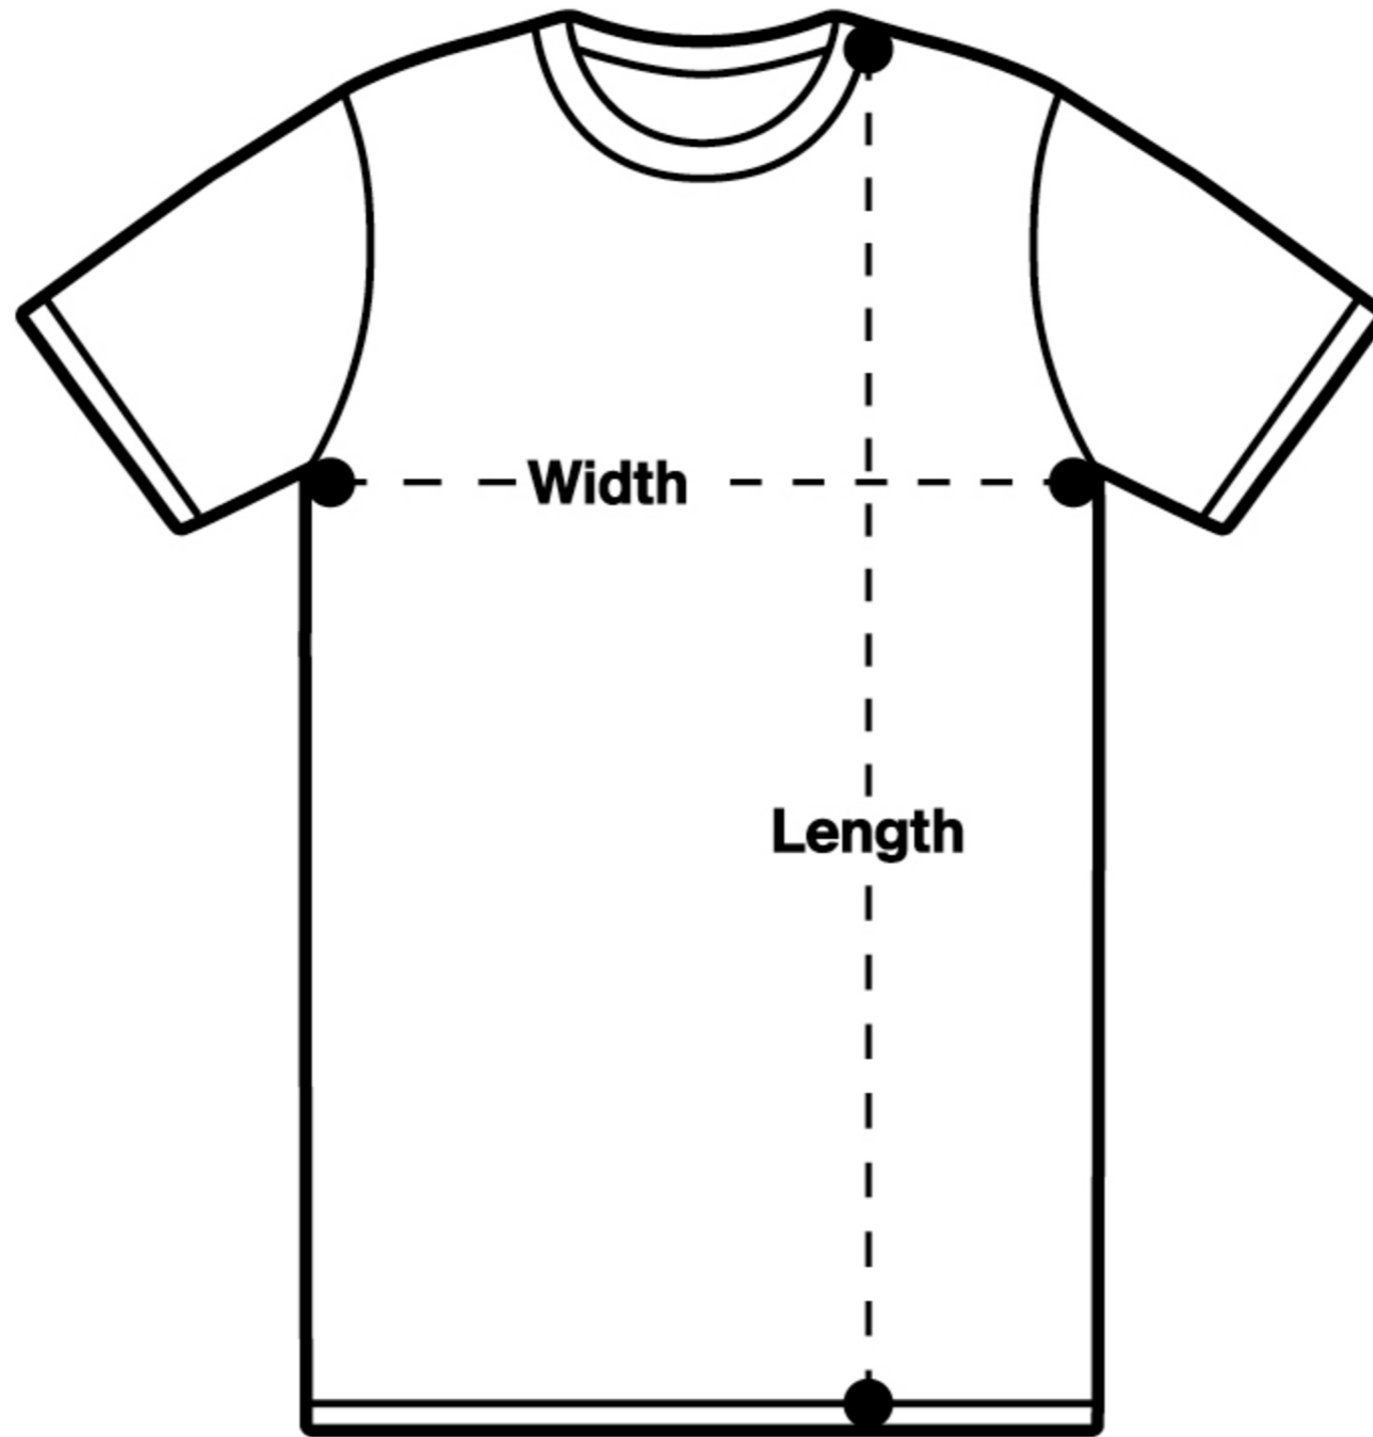

# Staple Tee

MEASUREMENT	XSM	SML	MED	LRG	XLG	2XL	3XL	4XL	5XL
Body Width (inches)	17	18-1/2	20-1/2	22-1/4	24	25-1/4	26-3/4	29-1/2	31-1/2
Body Length (inches)	26-3/4	28	29-1/2	31	32-1/4	33	33-1/2	34-1/4	35

*Please note measurements can vary within 1 inch, this is within our tolerance.*

**ascolour.**